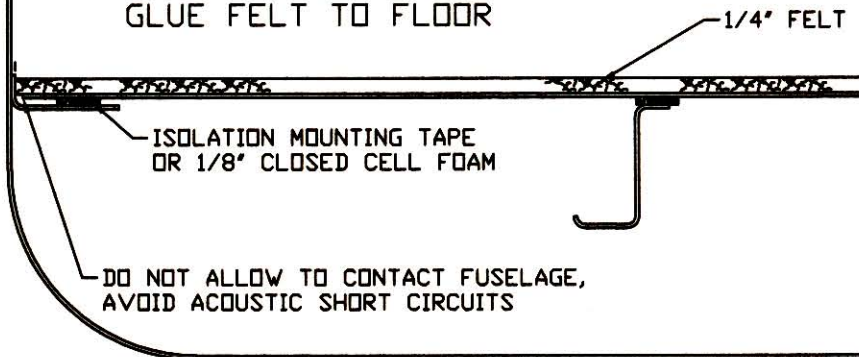

BAGGAGE FLOOR

ACOUSTIC LEVEL 1

CARPET OVER FELT
 GLUE FOAM AND FELT TO FLOOR

LAYUP: GEN-I-L1
 WEIGHT: LBS. SQ. FT.
 1/4" FELT: .12
 1/8" FOAM: .06
 TOTAL: .18 LBS.

LEVEL 2

CARPET OVER FELT
 GLUE FELT TO FLOOR

LAYUP: GEN-I-L2
 WEIGHT: LBS. SQ. FT.
 1/4" FELT: .12
 TOTAL: .12 LBS.

LEVEL 3

CARPET OVER FOAM
 GLUE FOAM TO FLOOR

LAYUP: GEN-I-L3
 WEIGHT: LBS. SQ. FT.
 1/4" FOAM: .09
 TOTAL: .09 LBS.