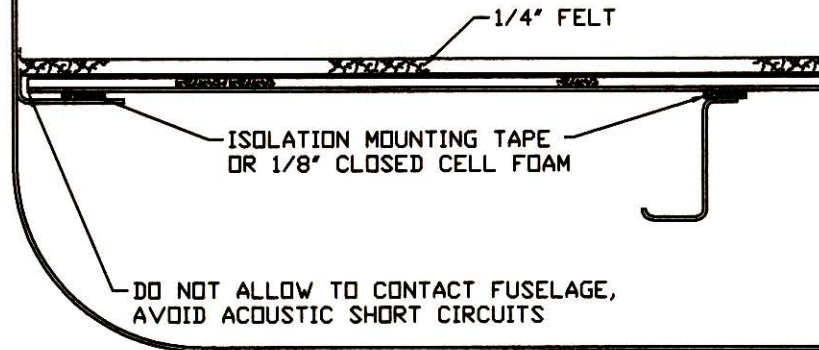

BAGGAGE FLOOR

ACOUSTIC LEVEL 1

CARPET OVER FELT
 GLUE FOAM AND FELT TO FLOOR

LAYUP: GEN-I-L1
 WEIGHT: LBS. SQ. FT.
 1/4" FELT: .12
 1/8" FOAM: .06
 TOTAL: .18 LBS.

LEVEL 2

CARPET OVER FELT
 GLUE FELT TO FLOOR

LAYUP: GEN-I-L2
 WEIGHT: LBS. SQ. FT.
 1/4" FELT: .12
 TOTAL: .12 LBS.

LEVEL 3

CARPET OVER FOAM
 GLUE FOAM TO FLOOR

LAYUP: GEN-I-L3
 WEIGHT: LBS. SQ. FT.
 1/4" FOAM: .09
 TOTAL: .09 LBS.