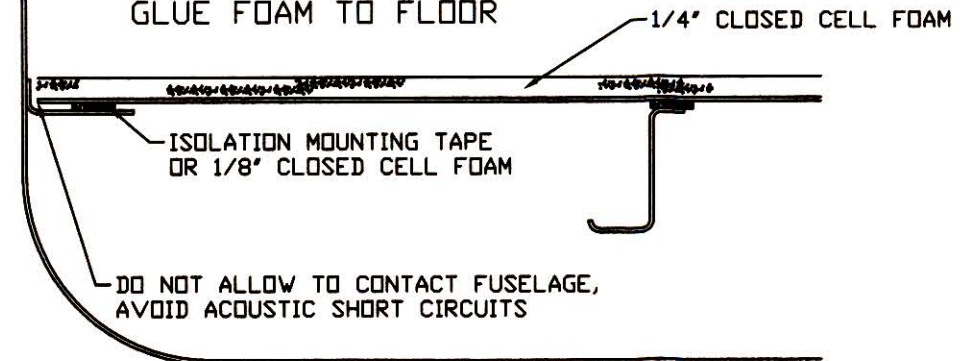

BAGGAGE FLOOR

ACOUSTIC LEVEL 1

CARPET OVER FELT
 GLUE FOAM AND FELT TO FLOOR

LAYUP: GEN-I-L1
 WEIGHT: LBS. SQ. FT.
 1/4" FELT: .12
 1/8" FOAM: .06
 TOTAL: .18 LBS.

LEVEL 2

CARPET OVER FELT
 GLUE FELT TO FLOOR

LAYUP: GEN-I-L2
 WEIGHT: LBS. SQ. FT.
 1/4" FELT: .12
 TOTAL: .12 LBS.

LEVEL 3

CARPET OVER FOAM
 GLUE FOAM TO FLOOR

LAYUP: GEN-I-L3
 WEIGHT: LBS. SQ. FT.
 1/4" FOAM: .09
 TOTAL: .09 LBS.